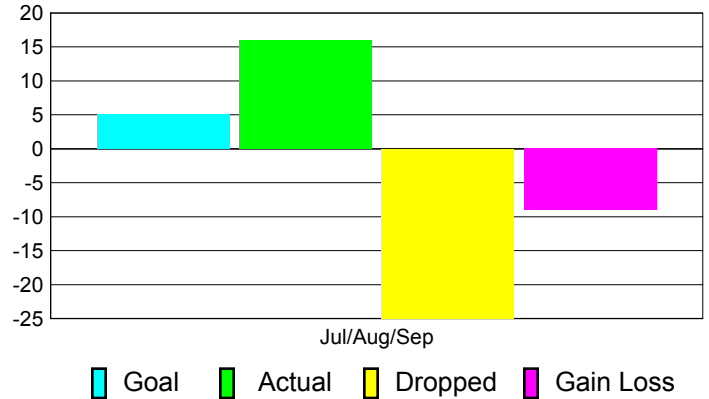

Membership Results 2012-2013

Goal, New, Dropped, Gain/Loss

Comparison of Membership Gain/Loss

Current Year Compared to the Previous Year